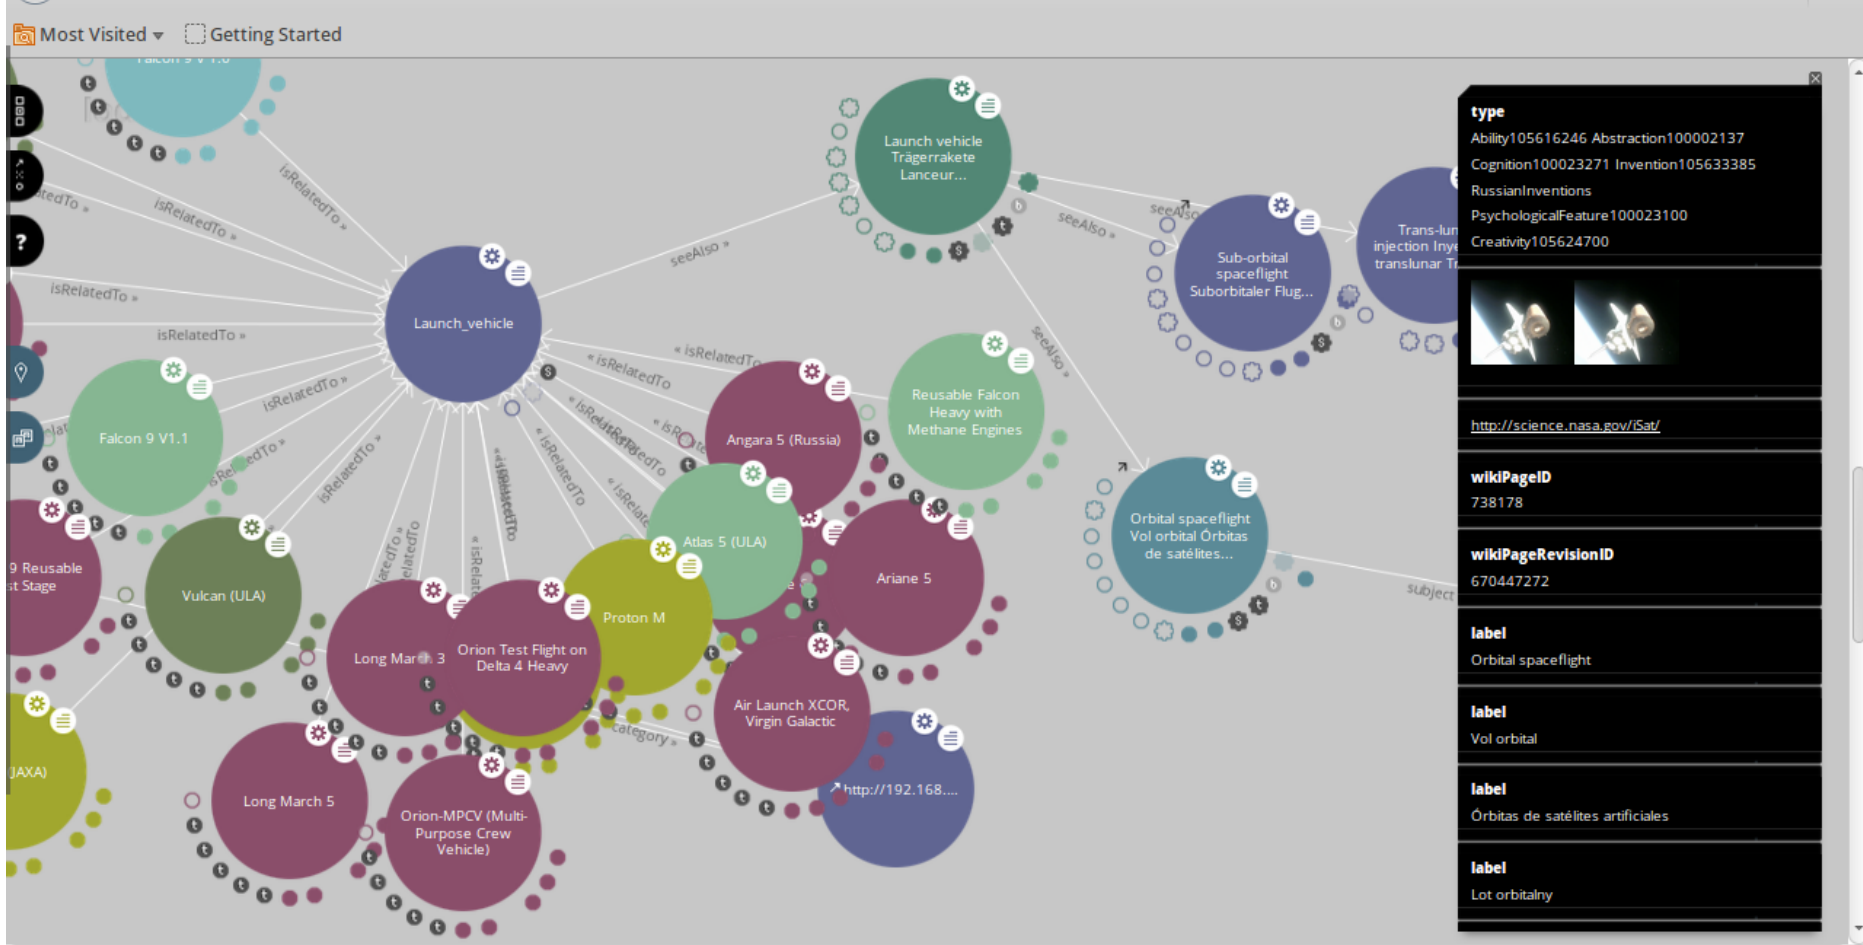

entity_type:
[Launch Vehicle](#)

publish:

Query Portal Pages:
<http://localhost/drupal-7.42/portalpagequery>

ExampleLink:
[View in LodLive](#)

Add new comment

localhost/LodLive/app_en.html?http://localhost:8080/marmotta/ldp/Portal/long-march-3b=ime

Long March 3B | localhost -... [*(Untitled)] Terminal - brent@brent-Ins...

Browse around to see Dbpedia

The screenshot shows a Mozilla Firefox browser window displaying a network graph of Dbpedia resources. The central node is "Launch_vehicle", which is connected to numerous other nodes via "isRelatedTo" relationships. Other prominent nodes include "Falcon 9 V1.1", "Vulcan (ULA)", "Orion Test Flight on Delta 4 Heavy", "Proton M", "Atlas 5 (ULA)", "Ariane 5", "Air Launch XCOR, Virgin Galactic", "Reusable Falcon Heavy with Methane Engines", "Angara 5 (Russia)", "Launch vehicle Trägerrakete Lanceur...", "Sub-orbital spaceflight Suborbitaler Flug...", "Orbital spaceflight VoI orbital Órbitas de satélites...", and "Russian inventions". The graph also shows "seeAlso" and "subject" relationships. A search bar at the top of the browser contains the URL "localhost/LodLive/app_en.html?http://localhost:8080/marmotta/ldp/isaportal3/falcon-9-v1-0". A search results dropdown is visible at the bottom left, showing "http://dbpedia.org/sparql", "Russian inventions", and "http://dbpedia.org/resource/Category:Russian_inventions". The browser's address bar shows "localhost/LodLive/app_en.html?http://localhost:8080/marmotta/ldp/isaportal3/falcon-9-v1-0". The system tray at the bottom shows the time as "Fri, 15 Apr 09:48" and the user name "brent".