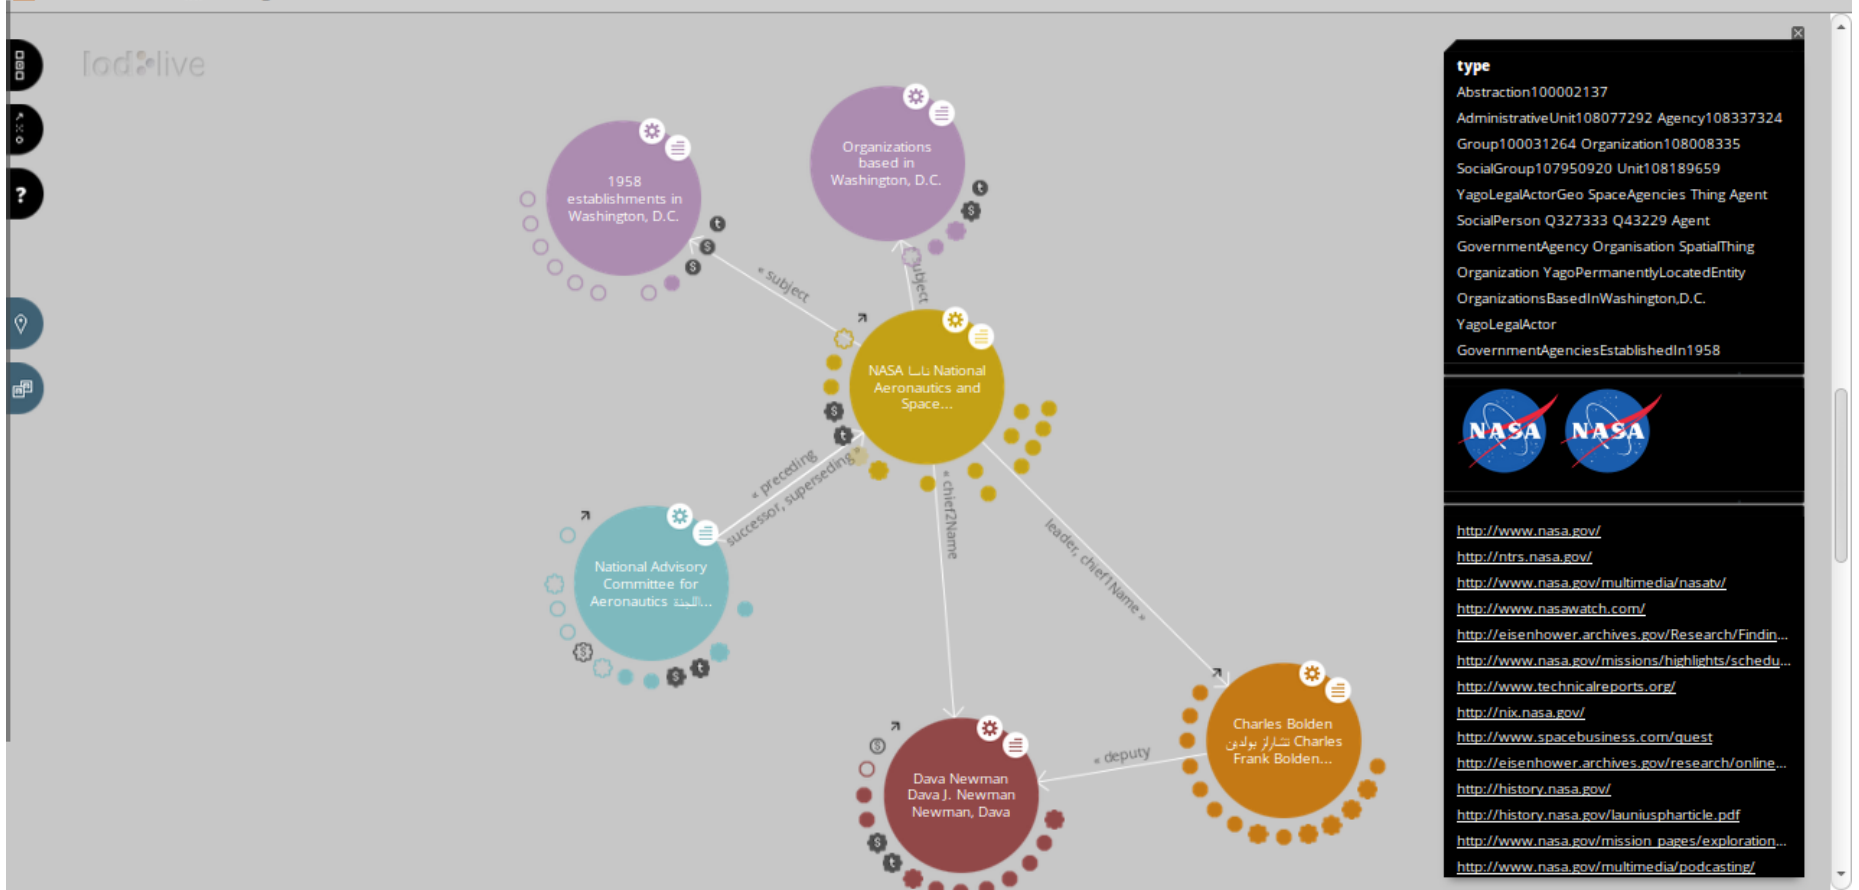

ISPColumn (field_ispcolumn)

Critical Path

Has taxonomy term

Mars

Start Year (field_start_year)

Is greater than

2050

| Title | via_reference_tags | primary url | Wikipedia |
|---------------------------------|----------------------------------|--|--------------------------------------|
| Phobos/Deimos Martian Spaceport | Facility, Spaceport, Mars, Human | NASA: The Evolvable Mars Campaign - The Moons of Mars as a Destination , Frontiers and Space Conquest / Frontières et Conquête Spatiale , Phobos First: A Mission to Settle Mars , First International Conference on the Exploration of Phobos and Deimos, 5 - 7 Nov 2007: Summary and Recommendations | |
| Near-Self Supporting Mars Base | Facility, Mars, Habitat | The Promise of Mars , The Case for Colonizing Mars , Forget Mars. Here's Where We Should Build Our First Off-World Colonies | Colonization of Mars |