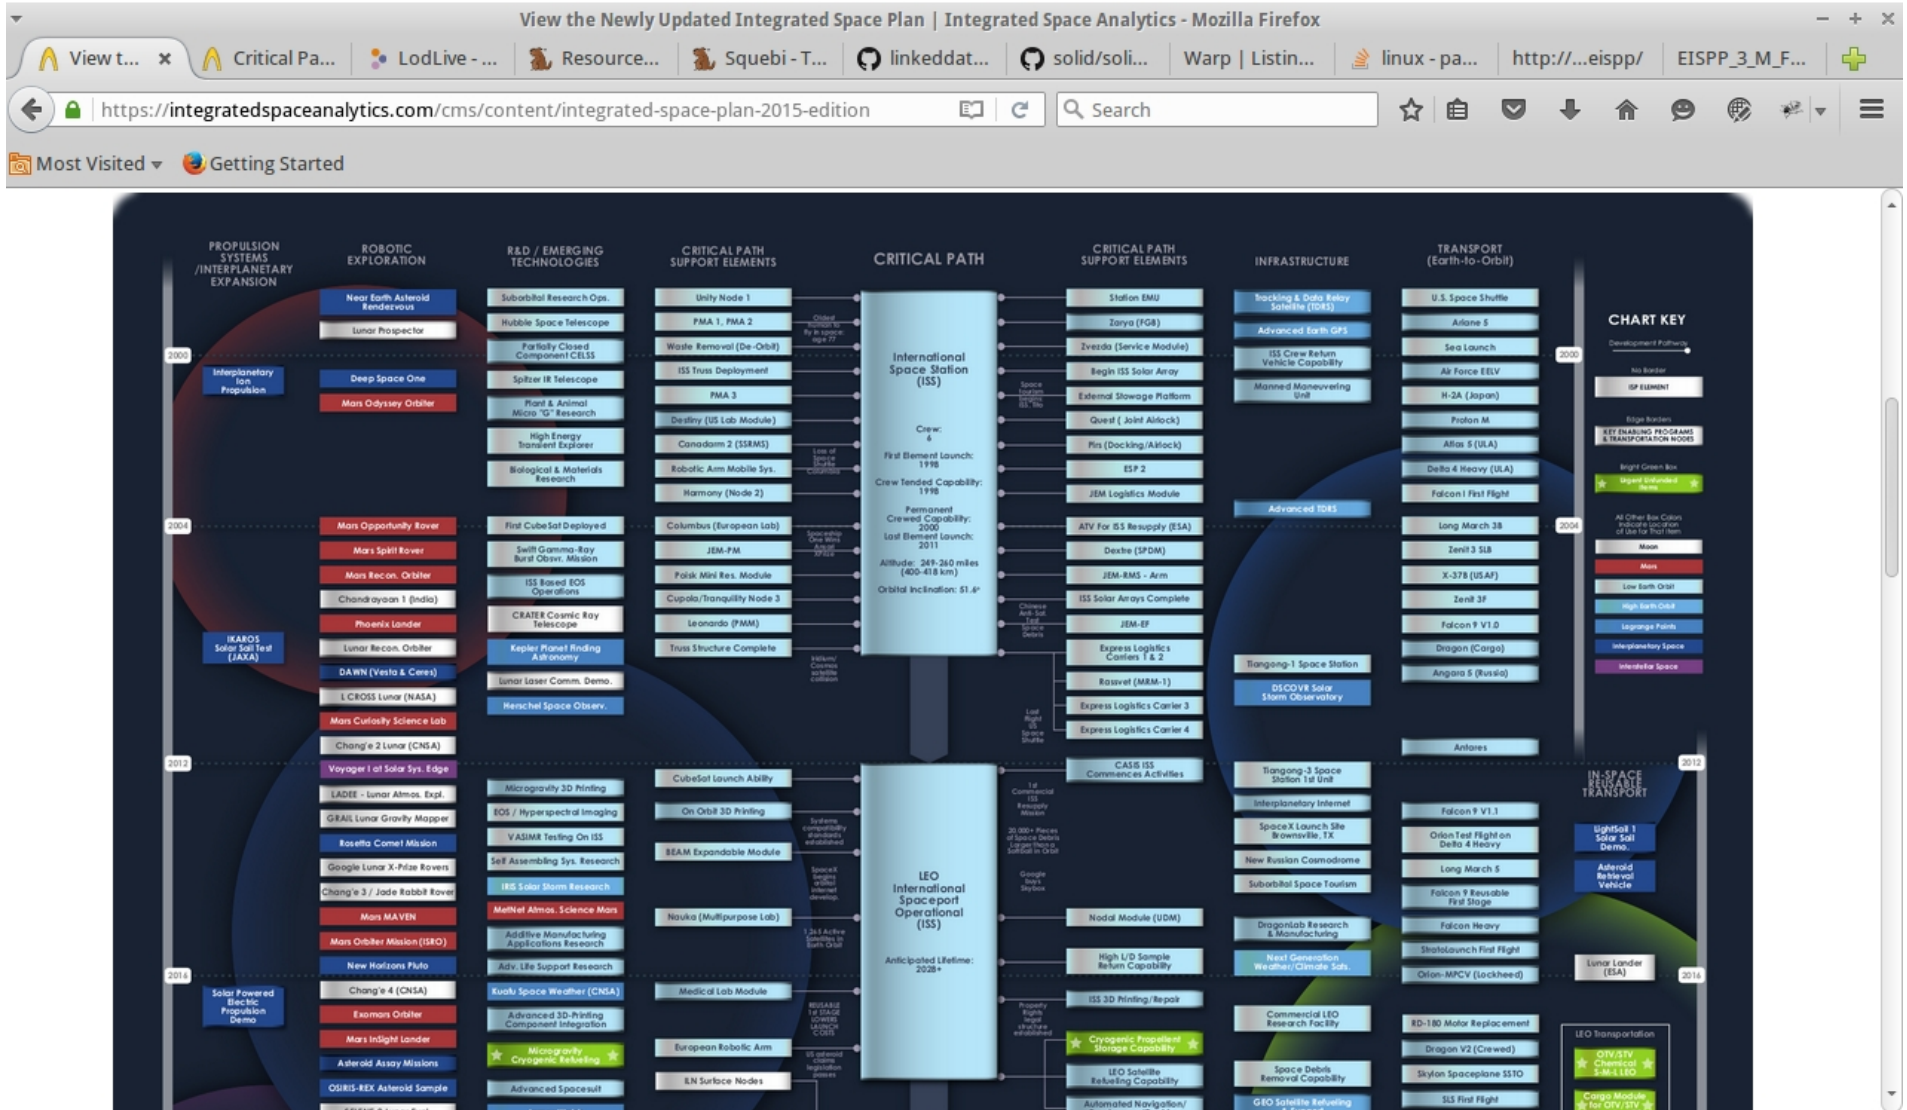

The Architecture of the New Integrated Space Plan Website

2016 International Space Development Conference, San Juan, PR

Brent Shambaugh

Enter Portal Pages from the ISP

Screenshot of Drupal Site (part1)

Applications Places System
PMA 3 | Integrated Space Analytics - Mozilla Firefox
View the Newly Update... x PMA 3 | Integrated Spa... x
192.168.2.11/cms/content/pma-3 Search
Most Visited Getting Started

Integrated Space Analytics

search this site

ISP Store News Integrated Space Plan Space Plan Portal FAQ About ISA

Thanks to our ISP Sponsors

Welcome Space Developer

- Log in

NASA Breaking News

- NASA Puts Dallas Students on Phone with Orbiting Astronauts
- NASA Astronaut Kjell Lindgren Visits Washington April 25-29
- NASA Seeks Industry Ideas for an Advanced Mars Satellite

More

PMA 3

Submitted by Mr. Brent Shambaugh on September 3, 2015 - 10:55pm

" PMA 3 was delivered on a Spacelab pallet by STS-92. First docked at the nadir hatch of Node 1, it provided docking for the STS-97 and STS-98. In March 2001 it was moved to the port hatch of Node 1. In August 2007 PMA-3 moved to the nadir hatch of Unity to make room for the temporary docking of the Node 2 module delivered by STS-120. For adding Node 3, it will temporary move to the nadir port of Node 2. Finally it will be docked to the nadir hatch of Node 3 when this will be berthed to Node 1 in 2010. "

The main content area displays the following metadata for the current page:

- entity_type:** Task
- isp_column:** Critical Path Support Elements
- Wikipedia:** [Pressurized Mating Adapter](#)
- Start Year:** 2 004
- publish:** yes
- Data Source:** The New Integrated Space Plan
- ISPColumn:** [Critical Path Support Elements](#)
- via_reference_tags:** Task
- Query Portal Pages:** [Simple Query Portal for ISP Content](#)
- primary url:** [PMA 1, 2, 3](#)